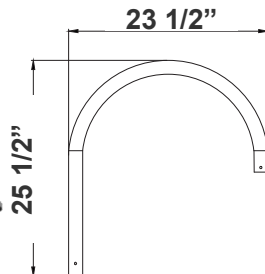

**DAB-BA
DAB-PA3-1**

3in POLE + 16in fixture

(Pole separate per job spec*)

**DAB-BA
DAB-PA4-1**

4in POLE + 16in fixture

(Pole separate per job spec*)

DAB-PA2-1
2 1/4"(W) x 5 3/4"(H)

DAB-PA3-1
3 1/2"(W) x 6"(H)

DAB-PA4-1
4 3/4"(W) x 7"(H)

DAB-BA

2in POLE + 16in fixture head

DAB-BA

3in POLE + 16in fixture head

DAB-BA

4in POLE + 16in fixture head

DAB-BA
23 1/2"(W) x 25 1/2"(H)

DAB-WB-A

DAB-WB-A+16 in fixture
for wall

DAB-WB-A
17 3/4"(W) x 7"(H) x 5 1/2"(D)

DAB-PB-B

DAB-PB-B+16 in fixture
for pole

(Pole separate per job spec*)

DAB-PB-B

DAB-PB-B+16 in fixture
(double) for pole

(Pole separate per job spec*)

DAB-PB-B
20 5/8"(W) x 7 1/2"(H)

DAB-WB-C

DAB-WB-C+16 in fixture
for wall

DAB-WB-C
26"(W) x 31"(H) x 5"(D)

*Decorative Arms & Poles Available Per Job Spec

EPA Rating:

EPA of DAB Series