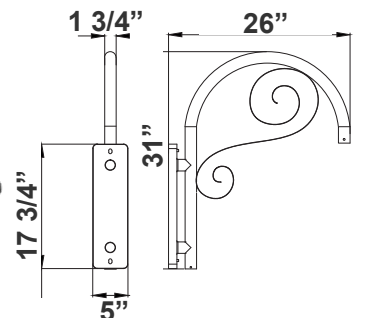

DAB-PA4-1
4 3/4"(W) x 7"(H)

DAB-BA

2in POLE + 16in fixture head

DAB-BA

3in POLE + 16in fixture head

DAB-BA

4in POLE + 16in fixture head

DAB-BA
23 1/2"(W) x 25 1/2"(H)

DAB-WB-A

DAB-WB-A+16 in fixture
for wall

DAB-WB-A
17 3/4"(W) x 7"(H) x 5 1/2"(D)

DAB-PB-B

DAB-PB-B+16 in fixture
for pole

(Pole separate per job spec*)

DAB-PB-B

DAB-PB-B+16 in fixture
(double) for pole

(Pole separate per job spec*)

DAB-PB-B
20 5/8"(W) x 7 1/2"(H)

DAB-WB-C

DAB-WB-C+16 in fixture
for wall

DAB-WB-C
26"(W) x 31"(H) x 5"(D)

*Decorative Arms & Poles Available Per Job Spec

EPA Rating:

EPA of DAB Series

The height of the pole DAB-A16-50-100W- MCTP-SR	10'	12'	14'	16'	18'	20'
		4	4.47	4.94	5.41	5.88
	3.49	3.96	4.43	4.9	5.37	5.84
	5.6	6.07	6.54	7.01	7.48	7.95

The height of the pole DAB-B20-50-100W- MCTP-SR	10'	12'	14'	16'	18'	20'
		4.13	4.6	5.07	5.54	6.01
	3.56	4.03	5.5	5.97	6.44	6.91
	5.86	6.33	6.8	7.27	7.74	8.21