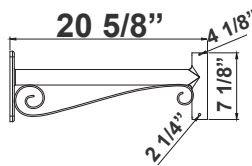

DAB-PA4-1
4 3/4"(W) x 7"(H)

DAB-BA

2in POLE + 16in fixture head

DAB-BA

3in POLE + 16in fixture head

DAB-BA

4in POLE + 16in fixture head

DAB-BA
23 1/2"(W) x 25 1/2"(H)

DAB-WB-A

DAB-WB-A+16 in fixture
for wall

DAB-WB-A
17 3/4"(W) x 7"(H) x 5 1/2"(D)

DAB-PB-B

DAB-PB-B+16 in fixture
for pole

(Pole separate per job spec*)

DAB-PB-B

DAB-PB-B+16 in fixture
(double) for pole

(Pole separate per job spec*)

DAB-PB-B
20 5/8"(W) x 7 1/2"(H)

DAB-WB-C

DAB-WB-C+16 in fixture
for wall

DAB-WB-C
26"(W) x 31"(H) x 5"(D)

*Decorative Arms & Poles Available Per Job Spec

EPA Rating:

EPA of DAB Series

The height of the pole DAB-A16-50-100W- MCTP-SR	10'	12'	14'	16'	18'	20'
		4	4.47	4.94	5.41	5.88
	3.49	3.96	4.43	4.9	5.37	5.84
	5.6	6.07	6.54	7.01	7.48	7.95

The height of the pole DAB-B20-50-100W- MCTP-SR	10'	12'	14'	16'	18'	20'
		4.13	4.6	5.07	5.54	6.01
	3.56	4.03	5.5	5.97	6.44	6.91
	5.86	6.33	6.8	7.27	7.74	8.21