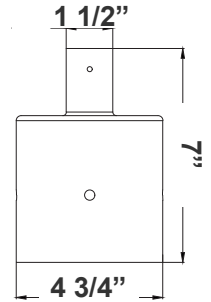

4in POLE + 16in fixture
(double)

(Pole separate per job spec*)

DAB-PA2-2
2 1/4"(W) x 6 1/8"(H)

DAB-PA3-2
3 1/2"(W) x 6 1/8"(H)

DAB-PA4-2
4 3/4"(W) x 7"(H)

**DAB-BA
DAB-PA2-1**

2in POLE + 16in fixture

(Pole separate per job spec*)

**DAB-BA
DAB-PA3-1**

3in POLE + 16in fixture

(Pole separate per job spec*)

**DAB-BA
DAB-PA4-1**

4in POLE + 16in fixture

(Pole separate per job spec*)

DAB-PA2-1
2 1/4"(W) x 5 3/4"(H)

DAB-PA3-1
3 1/2"(W) x 6"(H)

DAB-PA4-1
4 3/4"(W) x 7"(H)

DAB-BA

2in POLE + 16in fixture head

DAB-BA

3in POLE + 16in fixture head

DAB-BA

4in POLE + 16in fixture head

DAB-BA
23 1/2"(W) x 25 1/2"(H)

DAB-WB-A

DAB-WB-A+16 in fixture
for wall

DAB-WB-A
17 3/4"(W) x 7"(H) x 5 1/2"(D)

DAB-PB-B

DAB-PB-B+16 in fixture
for pole

(Pole separate per job spec*)

DAB-PB-B

DAB-PB-B+16 in fixture
(double) for pole