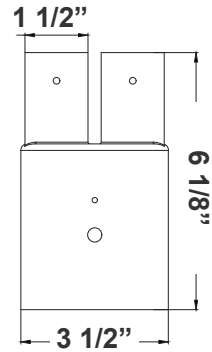

4in POLE + 16in fixture
(double)

(Pole separate per job spec*)

DAB-PA2-2
2 1/4"(W) x 6 1/8"(H)

DAB-PA3-2
3 1/2"(W) x 6 1/8"(H)

DAB-PA4-2
4 3/4"(W) x 7"(H)

**DAB-BA
DAB-PA2-1**

2in POLE + 16in fixture

(Pole separate per job spec*)

DAB-PA4-1
4 3/4"(W) x 7"(H)

DAB-BA

2in POLE + 16in fixture head

DAB-BA

3in POLE + 16in fixture head

DAB-BA

4in POLE + 16in fixture head

DAB-BA
23 1/2"(W) x 25 1/2"(H)

DAB-WB-A

DAB-WB-A+16 in fixture
for wall

DAB-WB-A
17 3/4"(W) x 7"(H) x 5 1/2"(D)

DAB-PB-B

DAB-PB-B+16 in fixture
for pole

(Pole separate per job spec*)

DAB-PB-B

DAB-PB-B+16 in fixture
(double) for pole

(Pole separate per job spec*)

DAB-PB-B
20 5/8"(W) x 7 1/2"(H)

DAB-WB-C

DAB-WB-C+16 in fixture
for wall

DAB-WB-C
26"(W) x 31"(H) x 5"(D)

*Decorative Arms & Poles Available Per Job Spec

EPA Rating:

EPA of DAB Series