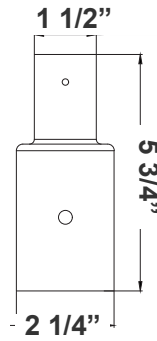

4in POLE + 16in fixture
(double)

(Pole separate per job spec*)

DAB-PA2-2
2 1/4"(W) x 6 1/8"(H)

DAB-PA3-2
3 1/2"(W) x 6 1/8"(H)

DAB-PA4-2
4 3/4"(W) x 7"(H)

**DAB-BA
DAB-PA2-1**

2in POLE + 16in fixture

(Pole separate per job spec*)

**DAB-BA
DAB-PA3-1**

3in POLE + 16in fixture

(Pole separate per job spec*)

**DAB-BA
DAB-PA4-1**

4in POLE + 16in fixture

(Pole separate per job spec*)

DAB-PA2-1
2 1/4"(W) x 5 3/4"(H)

DAB-PA3-1
3 1/2"(W) x 6"(H)

DAB-PA4-1
4 3/4"(W) x 7"(H)

DAB-BA

2in POLE + 16in fixture head

DAB-BA

3in POLE + 16in fixture head

DAB-BA

4in POLE + 16in fixture head

DAB-BA
23 1/2"(W) x 25 1/2"(H)

DAB-WB-A

DAB-WB-A+16 in fixture
for wall

DAB-WB-A
17 3/4"(W) x 7"(H) x 5 1/2"(D)

DAB-PB-B

DAB-PB-B+16 in fixture
for pole

(Pole separate per job spec*)

DAB-PB-B

DAB-PB-B+16 in fixture
(double) for pole