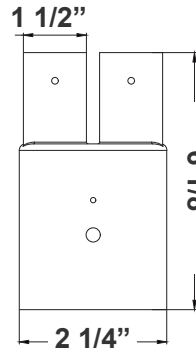

4in POLE + 16in fixture
(double)

(Pole separate per job spec*)

DAB-PA2-2
2 1/4"(W) x 6 1/8"(H)

DAB-PA3-2
3 1/2"(W) x 6 1/8"(H)

DAB-PA4-2
4 3/4"(W) x 7"(H)

**DAB-BA
DAB-PA2-1**

2in POLE + 16in fixture

(Pole separate per job spec*)

DAB-PA4-1
4 3/4"(W) x 7"(H)

DAB-BA

2in POLE + 16in fixture head

DAB-BA

3in POLE + 16in fixture head

DAB-BA

4in POLE + 16in fixture head

DAB-BA
23 1/2"(W) x 25 1/2"(H)

DAB-WB-A

DAB-WB-A+16 in fixture
for wall

DAB-WB-A
17 3/4"(W) x 7"(H) x 5 1/2"(D)

DAB-PB-B

DAB-PB-B+16 in fixture
for pole

(Pole separate per job spec*)

DAB-PB-B

DAB-PB-B+16 in fixture
(double) for pole

(Pole separate per job spec*)

DAB-PB-B
20 5/8"(W) x 7 1/2"(H)

DAB-WB-C

DAB-WB-C+16 in fixture
for wall

DAB-WB-C
26"(W) x 31"(H) x 5"(D)

*Decorative Arms & Poles Available Per Job Spec

EPA Rating:

EPA of DAB Series