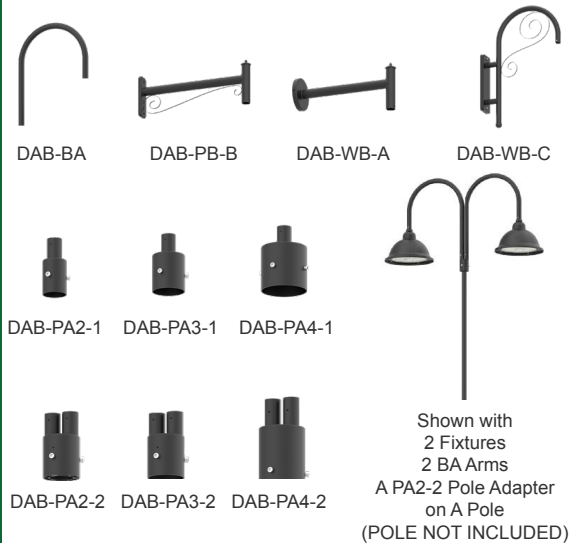

ACCESSORIES: