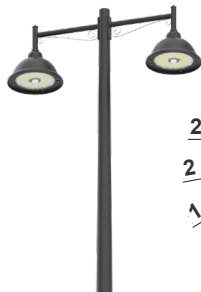

DAB-PA4-1
4 3/4"(W) x 7"(H)

DAB-BA

2in POLE + 16in fixture head

DAB-BA

3in POLE + 16in fixture head

DAB-BA

4in POLE + 16in fixture head

DAB-BA
23 1/2"(W) x 25 1/2"(H)

DAB-WB-A

DAB-WB-A+16 in fixture
for wall

DAB-WB-A
17 3/4"(W) x 7"(H) x 5 1/2"(D)

DAB-PB-B

DAB-PB-B+16 in fixture
for pole

(Pole separate per job spec*)

DAB-PB-B

DAB-PB-B+16 in fixture
(double) for pole

(Pole separate per job spec*)

DAB-PB-B
20 5/8"(W) x 7 1/2"(H)

DAB-WB-C

DAB-WB-C+16 in fixture
for wall

DAB-WB-C
26"(W) x 31"(H) x 5"(D)

*Decorative Arms & Poles Available Per Job Spec

EPA Rating:

EPA of DAB Series

The height of the pole DAB-A16-50-100W- MCTP-SR	10'	12'	14'	16'	18'	20'
		4	4.47	4.94	5.41	5.88
	3.49	3.96	4.43	4.9	5.37	5.84
	5.6	6.07	6.54	7.01	7.48	7.95

The height of the pole DAB-B20-50-100W- MCTP-SR	10'	12'	14'	16'	18'	20'
		4.13	4.6	5.07	5.54	6.01
	3.56	4.03	5.5	5.97	6.44	6.91
	5.86	6.33	6.8	7.27	7.74	8.21