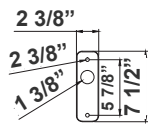

DAB-PA4-1
4 3/4"(W) x 7"(H)

DAB-BA

2in POLE + 16in fixture head

DAB-BA

3in POLE + 16in fixture head

DAB-BA

4in POLE + 16in fixture head

DAB-BA
23 1/2"(W) x 25 1/2"(H)

DAB-WB-A

DAB-WB-A+16 in fixture
for wall

DAB-WB-A
17 3/4"(W) x 7"(H) x 5 1/2"(D)

DAB-PB-B

DAB-PB-B+16 in fixture
for pole

(Pole separate per job spec*)

DAB-PB-B

DAB-PB-B+16 in fixture
(double) for pole

(Pole separate per job spec*)

DAB-PB-B
20 5/8"(W) x 7 1/2"(H)

DAB-WB-C

DAB-WB-C+16 in fixture
for wall

DAB-WB-C
26"(W) x 31"(H) x 5"(D)

*Decorative Arms & Poles Available Per Job Spec

EPA Rating:

EPA of DAB Series

The height of the pole DAB-A16-50-100W- MCTP-SR	10'	12'	14'	16'	18'	20'
		4	4.47	4.94	5.41	5.88
	3.49	3.96	4.43	4.9	5.37	5.84
	5.6	6.07	6.54	7.01	7.48	7.95

The height of the pole DAB-B20-50-100W- MCTP-SR	10'	12'	14'	16'	18'	20'
		4.13	4.6	5.07	5.54	6.01
	3.56	4.03	5.5	5.97	6.44	6.91
	5.86	6.33	6.8	7.27	7.74	8.21