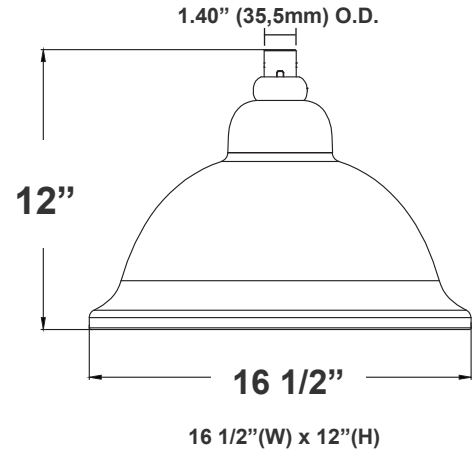

Features

- AL1060 Aluminum Hosing, Outdoor Powder Coating
- 7-Year Warranty
- Multi CCT and Power: Selectable Switch Inside Of The Fixture

Technical Specifications

Electrical:

- Voltage: 100-277V AC 50/60Hz
- Wattage: 50W/80W/100W
- Power Factor: 0.9
- THD<20%
- Efficacy: 130LM/W

Mechanical:

- AL1060 Aluminum Hosing, Outdoor Powder Coating
- Twist-Lock Zhaga Socket Pre-Installed. See Motion Sensor Accessories
- EPA rating is 1.92 square feet
- 6' SJTW 18,3 AWG Power Cable
- 6' SJTW Dimming Cable
- Aluminum LED board: High Conductive, Waterproof, Aging Resistance, Salt eRistance
- Programmable Bi-Level Motion Sensor & Emergency Backup Options
- Operating Temperature: -40°F~104°F
- IP Rating: IP66, Suitable for Wet Locations
- 7-Year Warranty

Lighting:

- Multi CCT and Power: Selectable Switch Inside Of The Fixture
- Dimmable: 0~10V Dimming
- Lens: High Light Transmittance PC, anti-UV and Fire Resistant
- LED: Lumileds 2835
- Total Lumens: 13000LM Max.
- Color Temperature: 3000K/4000K/5000K
- Color Rendering index: >70
- Beam Angle: Type V (150° X 150°)
- Lifespan: 70000 Hrs.

Applications:

- Ideal For Garden, Amusement Park, Residential Quarter , Industrial Park And Pedestrian street.

Other Models:

- 100W | 13000LM | DAB-B20-50-100W-MCTP-SR
- 150W | 19500LM | DAB-B23-80-150W-MCTP-S