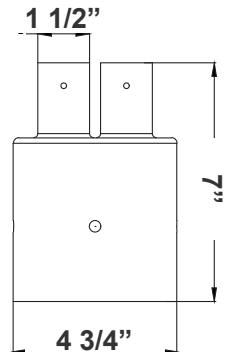

4in POLE + 16in fixture
(double)

(Pole separate per job spec*)

DAB-PA2-2
2 1/4"(W) x 6 1/8"(H)

DAB-PA3-2
3 1/2"(W) x 6 1/8"(H)

DAB-PA4-2
4 3/4"(W) x 7"(H)

**DAB-BA
DAB-PA2-1**

2in POLE + 16in fixture

(Pole separate per job spec*)

**DAB-BA
DAB-PA3-1**

3in POLE + 16in fixture

(Pole separate per job spec*)

**DAB-BA
DAB-PA4-1**

4in POLE + 16in fixture

(Pole separate per job spec*)

DAB-PA2-1
2 1/4"(W) x 5 3/4"(H)

DAB-PA3-1
3 1/2"(W) x 6"(H)

DAB-PA4-1
4 3/4"(W) x 7"(H)

DAB-BA

2in POLE + 16in fixture head

DAB-BA

3in POLE + 16in fixture head

DAB-BA

4in POLE + 16in fixture head

DAB-BA
23 1/2"(W) x 25 1/2"(H)

DAB-WB-A

DAB-WB-A+16 in fixture
for wall

DAB-WB-A
17 3/4"(W) x 7"(H) x 5 1/2"(D)

DAB-PB-B

DAB-PB-B+16 in fixture
for pole

(Pole separate per job spec*)

DAB-PB-B

DAB-PB-B+16 in fixture
(double) for pole