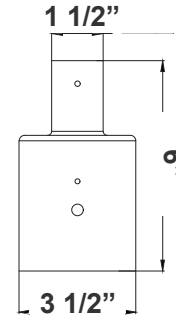

4in POLE + 16in fixture
(double)

(Pole separate per job spec*)

DAB-PA2-2
2 1/4"(W) x 6 1/8"(H)

DAB-PA3-2
3 1/2"(W) x 6 1/8"(H)

DAB-PA4-2
4 3/4"(W) x 7"(H)

**DAB-BA
DAB-PA2-1**

2in POLE + 16in fixture

(Pole separate per job spec*)

**DAB-BA
DAB-PA3-1**

3in POLE + 16in fixture

(Pole separate per job spec*)

**DAB-BA
DAB-PA4-1**

4in POLE + 16in fixture

(Pole separate per job spec*)

DAB-PA2-1
2 1/4"(W) x 5 3/4"(H)

DAB-PA3-1
3 1/2"(W) x 6"(H)

DAB-PA4-1
4 3/4"(W) x 7"(H)

DAB-BA

2in POLE + 16in fixture head

DAB-BA

3in POLE + 16in fixture head

DAB-BA

4in POLE + 16in fixture head

DAB-BA
23 1/2"(W) x 25 1/2"(H)

DAB-WB-A

DAB-WB-A+16 in fixture
for wall

DAB-WB-A
17 3/4"(W) x 7"(H) x 5 1/2"(D)

DAB-PB-B

DAB-PB-B+16 in fixture
for pole

(Pole separate per job spec*)

DAB-PB-B

DAB-PB-B+16 in fixture
(double) for pole