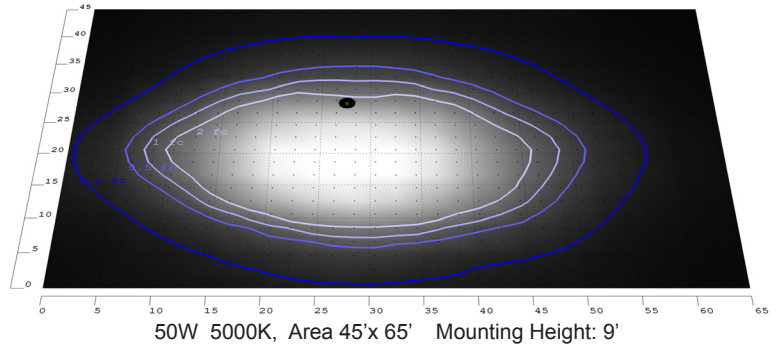

Photometrics: DAB-A16-50-100W-MCTP-SR

BUD Rating: B3-U0-G2

Performance Table: DAB-A16-50-100W-MCTP-SR

MODEL NO.	Wattage	Voltage	Lumens	Color Temp.	BUG Rating	LPW
DAB-A16-50-100W-MCTP-SR	50W 80W 100W	120-277V	6500LM 10400LM 13000LM	3000K 4000K 5000K	B3-U0-G2	130

Sample Ordering

Model	Size	Watt	Max. Watt	Color Temp.
DAB	A16	50	100W	MCTP - SR

Accessories:

Blank = No Option
DAB-BA = DAB BELL ARM FOR MOUNTING ON SINGLE OR DOUBLE POLE ADAPTER, BLACK
DAB-PB-B = DAB DECORATIVE STRAIGHT POLE BRACKET MODEL B, FOR FLAT OR ROUND POLES, BLACK
DAB-WB-A = DAB STRAIGHT WALL BRACKET MODEL A, BLACK
DAB-PA2-1 = DAB 2in POLE ADAPTER FOR 1 BELL ARM, BLACK
DAB-PA2-2 = DAB 2in POLE ADAPTER FOR 2 BELL ARM, BLACK
DAB-PA3-1 = DAB 3in POLE ADAPTER FOR 1 BELL ARM, BLACK
DAB-PA3-2 = DAB 3in POLE ADAPTER FOR 2 BELL ARM, BLACK
DAB-PA4-1 = DAB 4in POLE ADAPTER FOR 1 BELL ARM, BLACK
DAB-PA4-2 = DAB 4in POLE ADAPTER FOR 2 BELL ARM, BLACK
DAB-WB-C = DAB BENT DECORATIVE WALL BRACKET MODEL C, BLACK
WEC-3MR-72-TLB-BK = 600W Max, ZHAGA 12-24VDC PIR SENSOR, BLACK, WITH BASE (OPTIONAL REMOTE CONTROL WEC-3RC)
WEC-3MBT-72-TLB-BK = 600W Max, ZHAGA 12-24VDC PIR SENSOR, BLACK, WITH BASE (OPTIONAL REMOTE CONTROL WEC-3RC)

Factory Installed Options:

Blank = No Option
OPT-EM-OD2INT = INTERNAL EMERGENCY BACK UP BATTERY
OPT-3MPC = MICROWAVE PHOTOCELL
OPT-CLR-95(BK/GR/SR/WH) = COLOR PAINT

ACCESSORIES:

FACTORY INSTALLED OPTIONS: