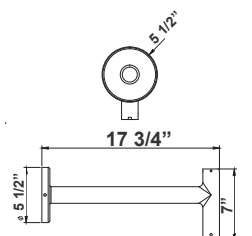

**DAB-BA
DAB-PA3-1**

3in POLE + 16in fixture

(Pole separate per job spec*)

**DAB-BA
DAB-PA4-1**

4in POLE + 16in fixture

(Pole separate per job spec*)

DAB-PA2-1
2 1/4"(W) x 5 3/4"(H)

DAB-PA3-1
3 1/2"(W) x 6"(H)

DAB-PA4-1
4 3/4"(W) x 7"(H)

DAB-BA

2in POLE + 16in fixture head

DAB-BA

3in POLE + 16in fixture head

DAB-BA

4in POLE + 16in fixture head

DAB-BA
23 1/2"(W) x 25 1/2"(H)

DAB-WB-A

DAB-WB-A+16 in fixture
for wall

DAB-WB-A
17 3/4"(W) x 7"(H) x 5 1/2"(D)

DAB-PB-B

DAB-PB-B+16 in fixture
for pole

(Pole separate per job spec*)

DAB-PB-B

DAB-PB-B+16 in fixture
(double) for pole

(Pole separate per job spec*)

DAB-PB-B
20 5/8"(W) x 7 1/2"(H)

DAB-WB-C

DAB-WB-C+16 in fixture
for wall

DAB-WB-C
26"(W) x 31"(H) x 5"(D)

*Decorative Arms & Poles Available Per Job Spec

EPA Rating:

EPA of DAB Series