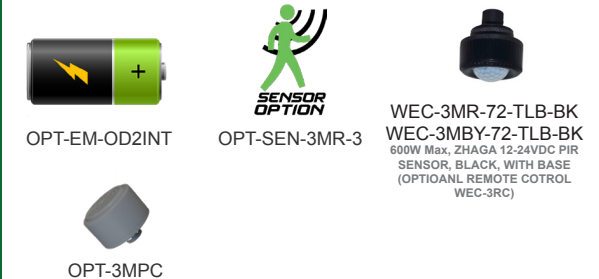

Sample Ordering

Model	Size	Watt	Max. Watt	Color Temp.
DAB	A16	50	100W	MCTP - SR

Accessories:

Blank = No Option
 DAB-BA = DAB BELL ARM FOR MOUNTING ON SINGLE OR DOUBLE POLE ADAPTER, BLACK
 DAB-PB-B = DAB DECORATIVE STRAIGHT POLE BRACKET MODEL B, FOR FLAT OR ROUND POLES, BLACK
 DAB-WB-A = DAB STRAIGHT WALL BRACKET MODEL A, BLACK
 DAB-PA2-1 = DAB 2in POLE ADAPTER FOR 1 BELL ARM, BLACK
 DAB-PA2-2 = DAB 2in POLE ADAPTER FOR 2 BELL ARM, BLACK
 DAB-PA3-1 = DAB 3in POLE ADAPTER FOR 1 BELL ARM, BLACK
 DAB-PA3-2 = DAB 3in POLE ADAPTER FOR 2 BELL ARM, BLACK
 DAB-PA4-1 = DAB 4in POLE ADAPTER FOR 1 BELL ARM, BLACK
 DAB-PA4-2 = DAB 4in POLE ADAPTER FOR 2 BELL ARM, BLACK
 DAB-WB-C = DAB BENT DECORATIVE WALL BRACKET MODEL C, BLACK
 WEC-3MR-72-TLB-BK = 600W Max, ZHAGA 12-24VDC PIR SENSOR, BLACK, WITH BASE (OPTIONAL REMOTE CONTROL WEC-3RC)
 WEC-3MBT-72-TLB-BK = 600W Max, ZHAGA 12-24VDC PIR SENSOR, BLACK, WITH BASE (OPTIONAL REMOTE CONTROL WEC-3RC)

Factory Installed Options:

Blank = No Option
 OPT-EM-OD2INT = INTERNAL EMERGENCY BACK UP BATTERY
 OPT-3MPC = MICROWAVE PHOTOCELL
 OPT-CLR-95(BK/GR/SR/WH) = COLOR PAINT

ACCESSORIES:

FACTORY INSTALLED OPTIONS: